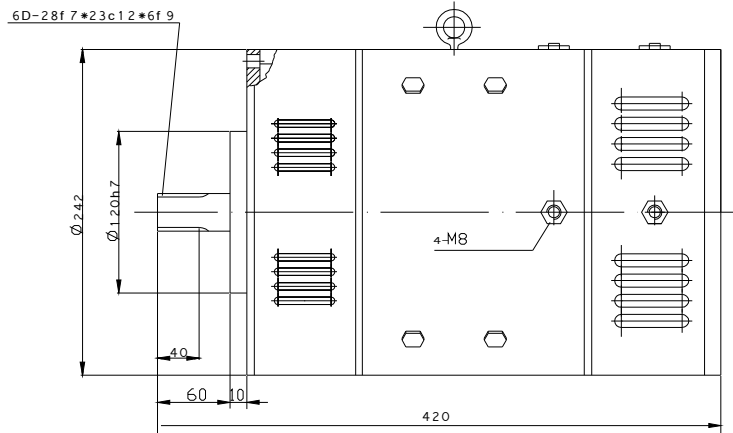

DC/T7.5-72

series DC motor

Type	Rated voltage (V)	Rated output □KW□	Rated current □A□	Rated speed (r/min)	Rated torque (N.m)	Weight (kg)
DC/T7.5-72	72	7.5	122	2800	26.5	62

Efficiency (%)

Power (kW)

Speed (r/min)